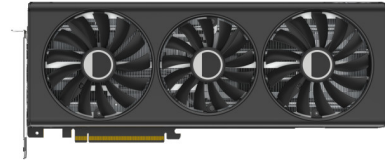

Firma: ISCom d.o.o.
Adresa: T.C. "Danubius" Karađorđeva 12,
lokali 28, 156 i 156a
Telefon: 026/4-100-500, 069/4-100-500
Fax:
PIB: 104927929
E-mail: prodaja@iscom.rs

XFX AMD RX-7900GRE GAMING 16GB GDDR6
256bit, 2395 MHz 18Gbps, 3x DP 1x HDMI, 2.5
slots, 3 fans (RX-79GMERCB9)

Šifra: 52318
Kategorija proizvoda: AMD Radeon
Proizvođač: AMD

Cena: **87.869,00** rsd.

Requires Expansion Slot Standard:	PCI Express 4.0 x16
Video Chipset:	AMD Radeon RX 7900 GRE
GPU Core Name:	Navi 31
GPU Core Speed:	1705 MHz
GPU Core Speed Boost:	2395 MHz
GPU Quantity:	1
Stream Processors Quantity:	1 x 5120
Compute Units Quantity:	80
Texture Mapping Unit Quantity:	1 x 320
Render Output Units Quantity (ROP):	1 x 192
Ray-tracing Cores Quantity:	1 x 80
2D 3D karakteristike:	AMD Virtual Super Resolution (VSR) AMD Radeon Chill AMD FreeSync AMD Radeon Enhanced Sync AMD Radeon Image Sharpening AMD Radeon Boost AMD Radeon Anti-Lag AMD Smart Access Memory AMD Software: Adrenalin Edition AMD Noise Suppression AMD Privacy View AMD Link AMD Infinity Cache AMD FidelityFX Super Resolution AMD RDNA 3 Architecture
API Supports:	DirectX 12.0 OpenGL 4.6 Vulkan 1.3
Video Memory Type:	Video Controller Memory
Memory Type:	GDDR6 SDRAM
Installed Video Memory Storage	